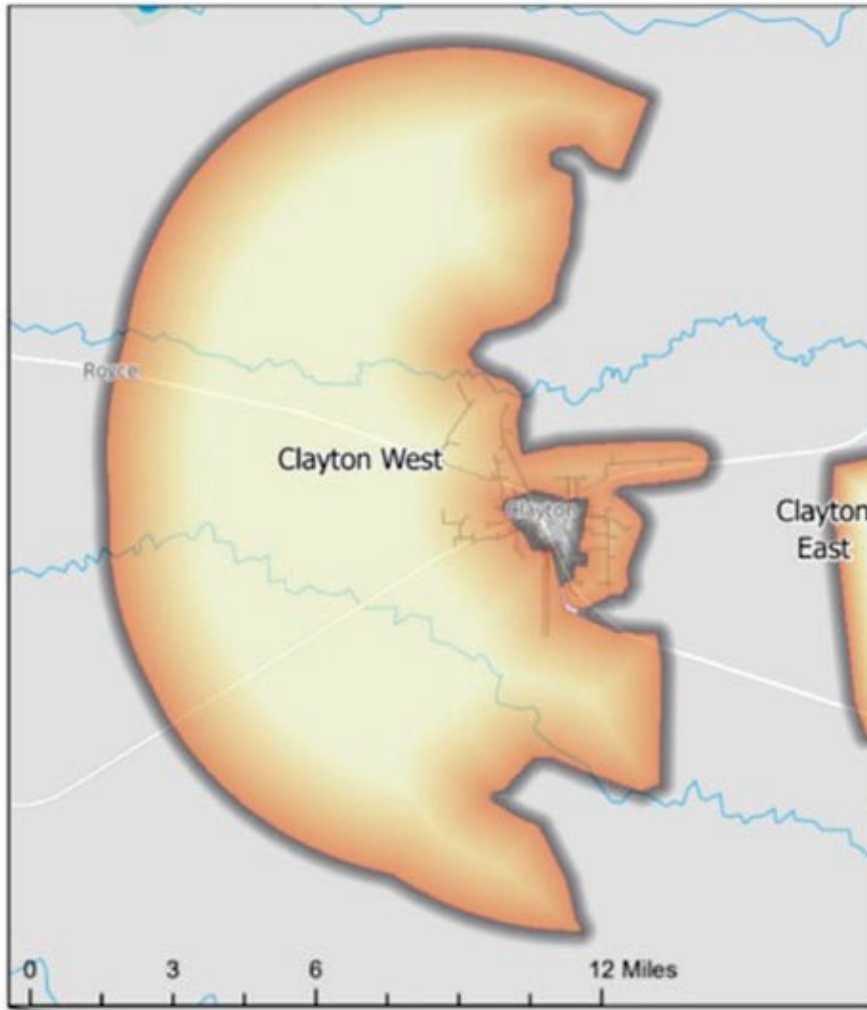

New Mexico Hazardous Fire Areas (HFAs)

Clayton West

Map Legend

Transmission within HFA

1.38 Miles

0.04% of System

Distribution within HFA

19.63 Miles

0.34% of System

NWS Fire Weather Zone

104

Northeast Plains