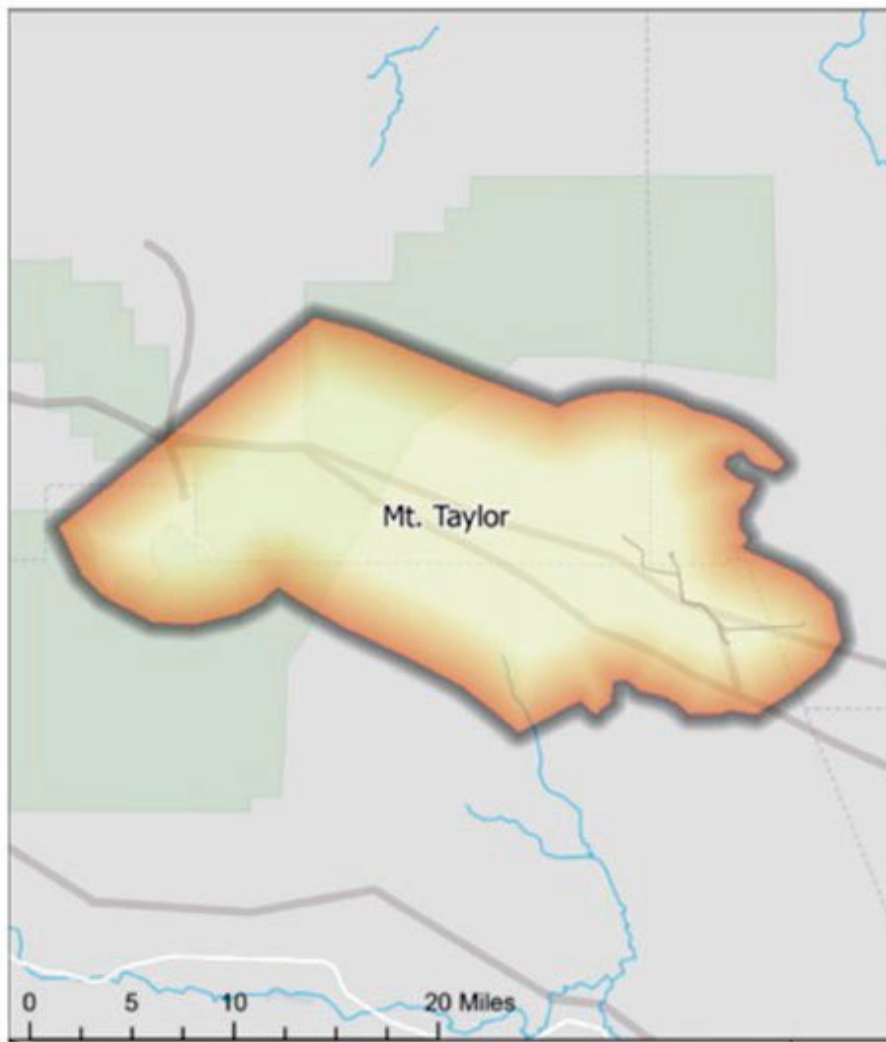

New Mexico Hazardous Fire Areas (HFAs)

Mt. Taylor

Map Legend

Transmission within HFA

63.04 Miles

1.96% of System

Distribution within HFA

13.82 Miles

0.24% of System

NWS Fire Weather Zone

105

Northwest Highlands