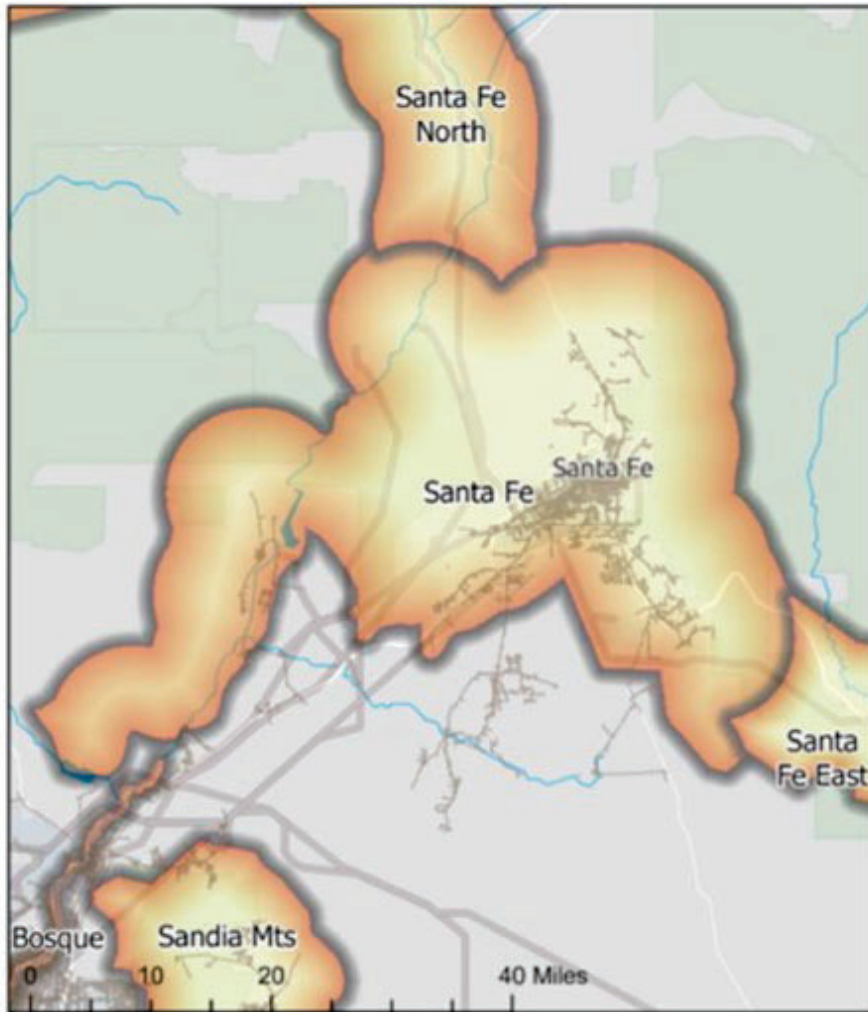

New Mexico Hazardous Fire Areas (HFAs)

Santa Fe

Map Legend

Transmission within HFA

184.1 Miles

5.73% of System

Distribution within HFA

497.68 Miles

8.52% of System

NWS Fire Weather Zone

102

North Central Mts