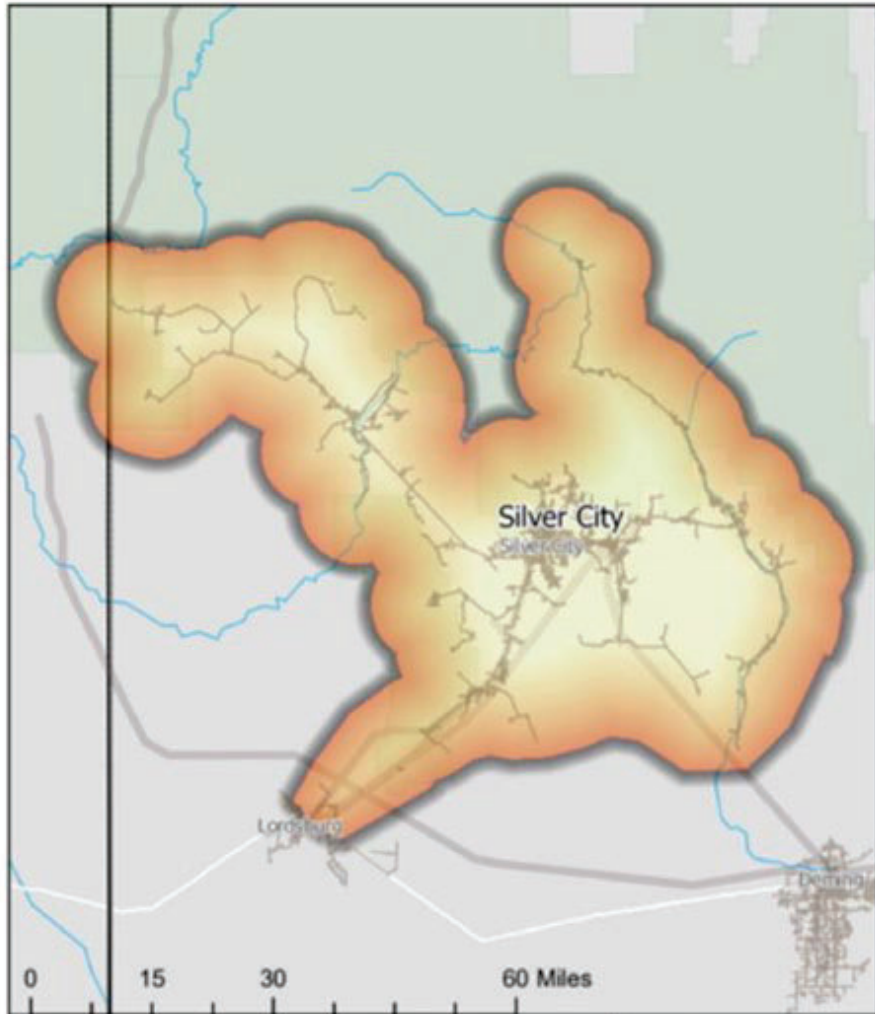

## Silver City

### Map Legend

### Transmission within HFA

**194.5 Miles**

6.05% of System

### Distribution within HFA

**976.76 Miles**

16.71% of System